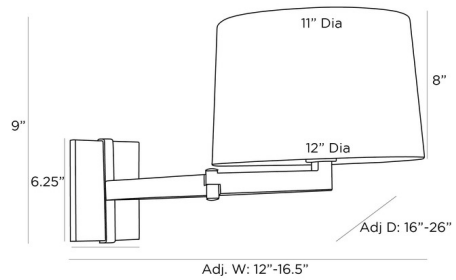

By Arteriors Home

Description

The Portland Wall Sconce brings style and sophistication to your space. The smooth steel frame is complemented by a crisp linen shade, casting warm shadows across your space. On/Off switch is located on the lamp socket. NOTE: This is a discontinued model and limited to quantity on hand.

Shown in antique brass / white linen

Specifications

COLOR	White Linen
BODY FINISH	Antique Brass
WATTAGE	60W
DIMMER	Standard 120V
DIMENSIONS	12"W x 9"H x 16.5"D
BULB NOT INCLUDED	1 x A19/Medium (E26)/60W/120V Incandescent
OTHER BULB OPTIONS	1 x A19/Medium (E26)/120V LED