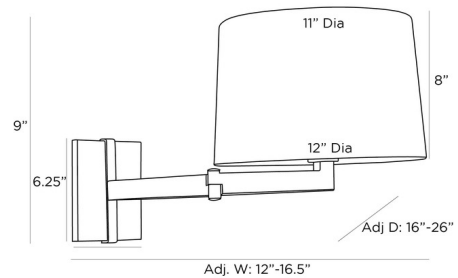

### Description

The Portland Wall Sconce brings style and sophistication to your space. The smooth steel frame is complemented by a crisp linen shade, casting warm shadows across your space. On/Off switch is located on the lamp socket. NOTE: This is a discontinued model and limited to quantity on hand.

### Specifications

COLOR	White Linen
BODY FINISH	Antique Brass
WATTAGE	60W
DIMMER	Standard 120V
DIMENSIONS	12"W x 9"H x 16.5"D
BULB NOT INCLUDED	1 x A19/Medium (E26)/60W/120V Incandescent
OTHER BULB OPTIONS	1 x A19/Medium (E26)/120V LED