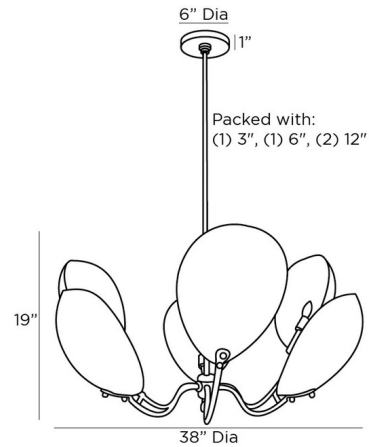

Specifications

COLOR N/A
BODY FINISH Antique Brass
WATTAGE 240W
DIMMER Standard 120V
DIMENSIONS 38"W x 19"H
BULB NOT INCLUDED 6 x B10/Candelabra (E12)/40W/120V Incandescent
OTHER BULB OPTIONS 6 x B10/Candelabra (E12)/120V LED

Technical Information

PRODUCT DIMENSIONS Downrods: One 4", One 6" and Two 12" Included

Shown in antique brass

CLICK TO VIEW PRODUCT

Notes: