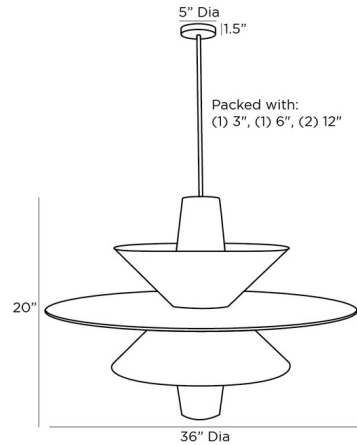

Description

The Shay Chandelier is inspired by Japanese paper lanterns. The natural raffia is wrapped the dynamic tiered frame. Canopy: 5 inch diameter.

Shown in antique brass / raffia

Specifications

COLOR	Raffia
BODY FINISH	Antique Brass
WATTAGE	60W
DIMMER	Standard 120V
DIMENSIONS	44"W x 38"H
BULB NOT INCLUDED	1 x A19/Medium (E26)/60W/120V Incandescent
OTHER BULB OPTIONS	1 x A19/Medium (E26)/120V LED

Technical Information

PRODUCT DIMENSIONS Downrods: One 4", One 6" and Two 12" Included

CLICK TO VIEW PRODUCT

Notes: