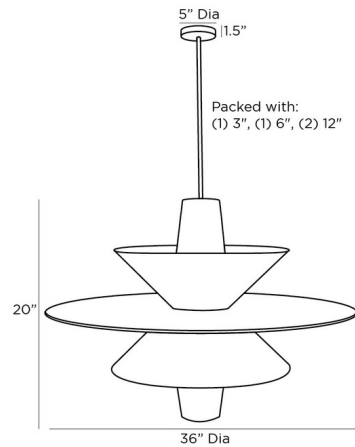

### Description

The Shay Chandelier is inspired by Japanese paper lanterns. The natural raffia is wrapped the dynamic tiered frame. Canopy: 5 inch diameter.

Shown in antique brass / raffia

### Specifications

COLOR . . . . . Raffia  
BODY FINISH . . . . . Antique Brass  
WATTAGE . . . . . 60W  
DIMMER . . . . . Standard 120V  
DIMENSIONS . . . . . 44"W x 38"H  
BULB NOT INCLUDED . . . . . 1 x A19/Medium (E26)/60W/120V Incandescent  
OTHER BULB OPTIONS . . . . . 1 x A19/Medium (E26)/120V LED

### Technical Information

PRODUCT DIMENSIONS . . . . . Downrods: One 4", One 6" and Two 12" Included

CLICK TO VIEW PRODUCT

Notes: