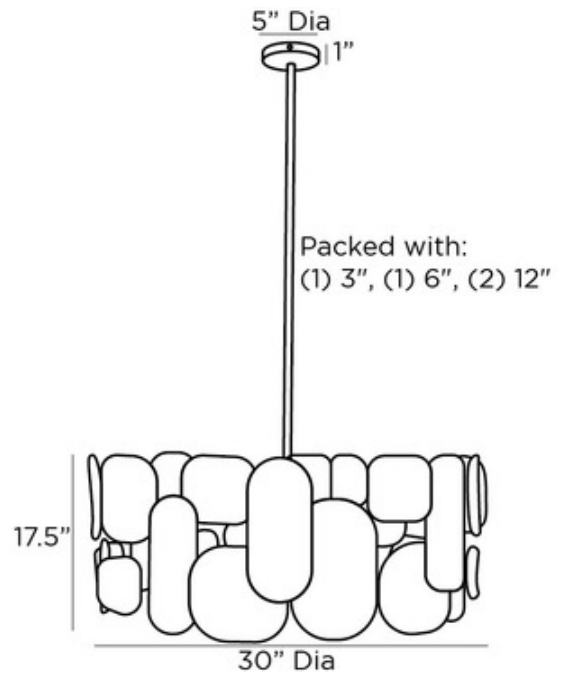

BRAND

Arteriors Home

DESCRIPTION

The Ronaldo Chandelier adds an earthy look to your interior space. The rattan pillows are placed around in a drum shape, casting warm shadows across your room. Canopy: 5 inch diameter.

Shown in: Antique Brass / Rattan

SHADE COLOR	Rattan
BODY FINISH	Antique Brass
WATTAGE	360W
DIMMER	Standard 120V
DIMENSIONS	30"W x 24.5"H
BULB NOT INCLUDED	
LAMP	6 x G25/Medium (E26)/60W/120V Incandescent 6 x A19/Medium (E26)/120V LED 6 x A19/Medium (E26)/120V Incandescent 6 x G25/Medium (E26)/120V LED

Technical Information

PRODUCT DIMENSIONS Downrods: One 4", One 6" and Two 12" Included

SPEC #

AHM1167467

COMPANY

PROJECT

FIXTURE TYPE

APPROVED BY