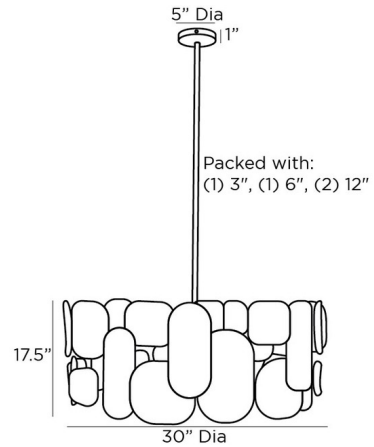

### Specifications

COLOR	Rattan
BODY FINISH	Antique Brass
WATTAGE	360W
DIMMER	Standard 120V
DIMENSIONS	30"W x 24.5"H
BULB NOT INCLUDED	6 x G25/Medium (E26)/60W/120V Incandescent
OTHER BULB OPTIONS	6 x A19/Medium (E26)/120V LED 6 x A19/Medium (E26)/120V Incandescent 6 x G25/Medium (E26)/120V LED

### Technical Information

PRODUCT DIMENSIONS . . . . . Downrods: One 4", One 6" and Two 12" Included

Shown in antique brass / rattan

CLICK TO VIEW PRODUCT

Notes: