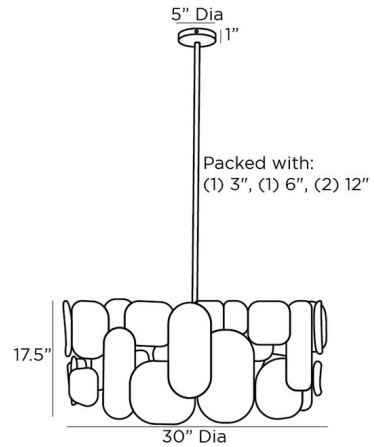

Description

The Ronaldo Chandelier adds an earthy look to your interior space. The rattan pillows are placed around in a drum shape, casting warm shadows across your room. Canopy: 5 inch diameter.

Specifications

COLOR	Rattan
BODY FINISH	Antique Brass
WATTAGE	360W
DIMMER	Standard 120V
DIMENSIONS	30"W x 24.5"H
BULB NOT INCLUDED	6 x G25/Medium (E26)/60W/120V Incandescent
OTHER BULB OPTIONS	6 x A19/Medium (E26)/120V LED 6 x A19/Medium (E26)/120V Incandescent 6 x G25/Medium (E26)/120V LED

Technical Information

PRODUCT DIMENSIONS Downrods: One 4", One 6" and Two 12" Included

Notes:

Shown in antique brass / rattan

CLICK TO VIEW PRODUCT