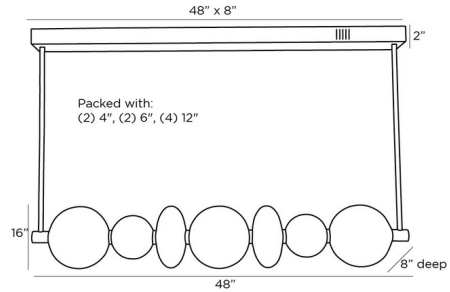

Lightology

lightology.com
866-954-4489
04-23-26

Project: _____

Company: _____

Location: _____ Fixture Type: _____

SPEC #: **AHM1167479**

Approved On: _____ Approved By: _____

Raphael Linear Chandelier By Arteriors Home

Description

The Raphael Linear Chandelier achieves a sophisticated equilibrium between natural and modern design. Totemic glass shapes are arranged like beads on an acrylic diffuser, secured to a linear steel framework.

Specifications

COLOR . . . . . Smoke
BODY FINISH . . . . . English Bronze
WATTAGE 18W
DIMMER . . . . . Low Voltage Electronic
DIMENSIONS . . . . . 48"L x 8"W x 16"H
INTEGRATED LED MODULE . . . . . 1 x LED/18W/120V LED

Technical Information

PRODUCT DIMENSIONS . . . . . Downrods: Two 4", Two 6" and Four 12" Included
LAMP LIFE . . . . . 20000 hours
LAMP COLOR 3000K
LUMENS/WATT 87.50
LUMINOUS FLUX . . . . . 1575 lumens

Notes:

Shown in english bronze / smoke

CLICK TO VIEW PRODUCT