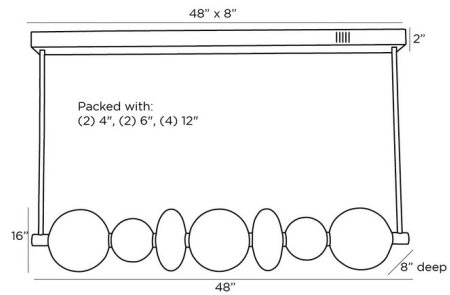

CLICK TO VIEW PRODUCT

Notes: