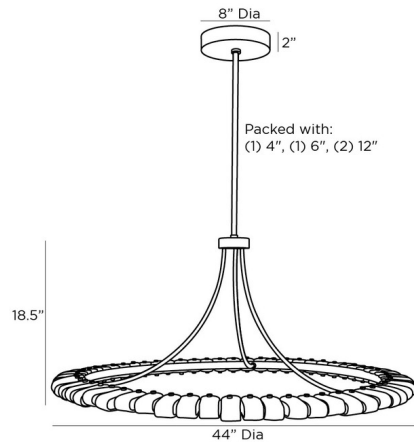

Shown in antique brass / smoke luster