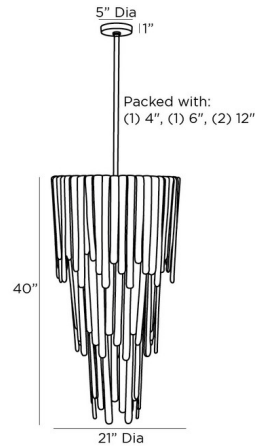

COLOR Blue Smoke Luster
BODY FINISH Antique Brass
WATTAGE 63W
DIMMER Standard 120V
DIMENSIONS 21"W x 45"H
BULB NOT INCLUDED 7 x B10/Candelabra (E12)/9W/120V LED
OTHER BULB OPTIONS 7 x B10/Candelabra (E12)/120V LED

Technical Information

PRODUCT DIMENSIONS Downrods: One 4", One 6" and Two 12" Included

Shown in antique brass / blue smoke luster

CLICK TO VIEW PRODUCT

Notes: