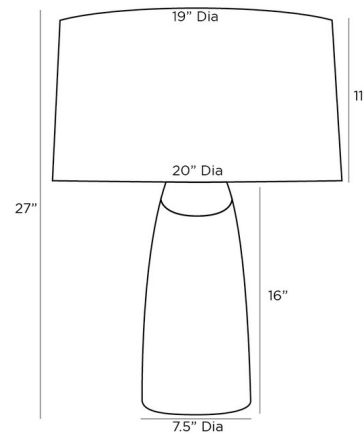

By Arteriors Home

Description

The Pacifica Table Lamp adds a seaside look to your interior space. The hand made jar-like body is topped with a drum shaped linen shade. Three-way switch is located on the lamp socket.

Shown in ice / white linen

Specifications

COLOR White Linen
BODY FINISH Ice
WATTAGE 150W
DIMMER Included
DIMENSIONS 20"W x 27"H
BULB NOT INCLUDED 1 x A21 3-Way/Medium (E26)/150W/120V Incandescent
OTHER BULB OPTIONS 1 x A21 3-Way/Medium (E26)/120V LED

Technical Information

PRODUCT DIMENSIONS Cord: 120"

CLICK TO VIEW PRODUCT

Notes: