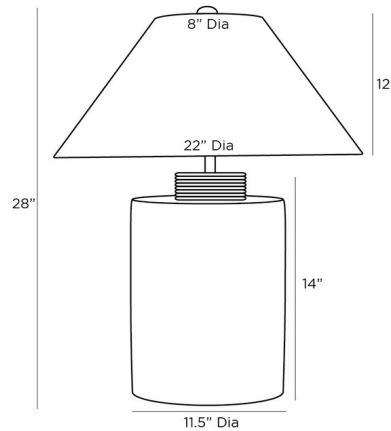

### Description

The Samala Table Lamp brings a clean earthy feel to your interior space. The jar shaped terracotta body is topped with a cone shaped microfiber shade. Three-way switch is located on the lamp socket.

### Specifications

COLOR . . . . . Ivory  
BODY FINISH . . . . . Tuscan Wash  
WATTAGE . . . . . 150W  
DIMMER . . . . . Included  
DIMENSIONS . . . . . 22"W x 28"H  
BULB NOT INCLUDED . . . . . 1 x A21 3-Way/Medium (E26)/150W/120V Incandescent  
OTHER BULB OPTIONS . . . . . 1 x A21 3-Way/Medium (E26)/120V LED

### Technical Information

PRODUCT DIMENSIONS . . . . . Cord: 120"

Shown in tuscan wash / ivory

CLICK TO VIEW PRODUCT

Notes: