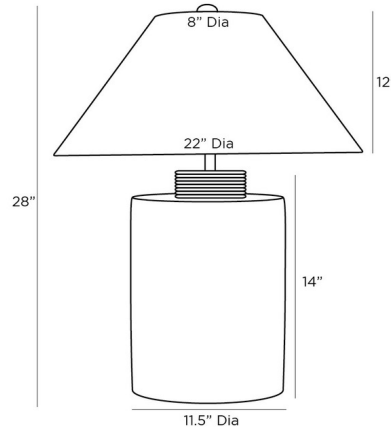

### Description

The Samala Table Lamp brings a clean earthy feel to your interior space. The jar shaped terracotta body is topped with a cone shaped microfiber shade. Three-way switch is located on the lamp socket.

### Specifications

COLOR . . . . . Ivory  
BODY FINISH . . . . . Tuscan Wash  
WATTAGE . . . . . 150W  
DIMMER . . . . . Included  
DIMENSIONS . . . . . 22"W x 28"H  
BULB NOT INCLUDED . . . . . 1 x A21 3-Way/Medium (E26)/150W/120V Incandescent  
OTHER BULB OPTIONS . . . . . 1 x A21 3-Way/Medium (E26)/120V LED

### Technical Information

PRODUCT DIMENSIONS . . . . . Cord: 120"

CLICK TO VIEW PRODUCT

Notes: