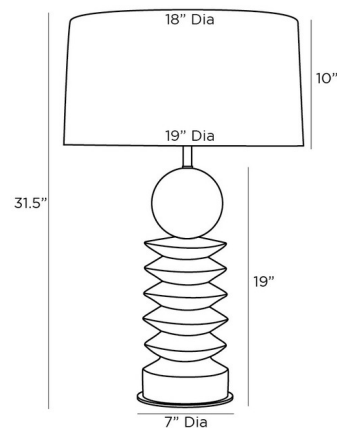

By Arteriors Home

Description

The Roxbury Table Lamp is inspired by the totems of stacked natural stones seen lining river beds. The ridged body rests on a circular steel base finished in antique brass and is accented by a cylindrical glass stone finial. Topped with a microfiber drum shaped shade. Three-way switch is located on the lamp socket.

Shown in ivory / ivory

Specifications

COLOR	Ivory
BODY FINISH	Ivory
WATTAGE	150W
DIMMER	Included
DIMENSIONS	19"W x 31.5"H
BULB NOT INCLUDED	1 x A21 3-Way/Medium (E26)/150W/120V Incandescent
OTHER BULB OPTIONS	1 x A21 3-Way/Medium (E26)/120V LED

Technical Information

PRODUCT DIMENSIONS	Cord: 120"
--------------------	------------

CLICK TO VIEW PRODUCT

Notes: