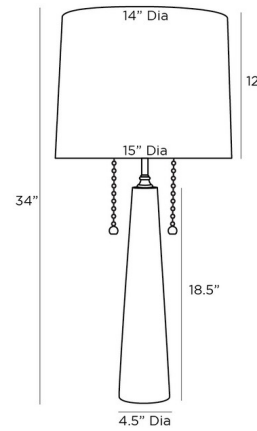

### Description

The Sidney Table Lamp adds a clean, simple look to your space. The tall cone shaped body is topped with an off-white microfiber drum shade with rolled edges. Dual On/Off pull chains are located on the lamp socket.

### Specifications

COLOR	Off White
BODY FINISH	Black Marble
WATTAGE	18W
DIMMER	N/A
DIMENSIONS	15"W x 34"H
BULB NOT INCLUDED	2 x A19/Medium (E26)/9W/120V LED
OTHER BULB OPTIONS	2 x A19/Medium (E26)/120V Incandescent

### Technical Information

PRODUCT DIMENSIONS	Cord: 120"
--------------------	------------

CLICK TO VIEW PRODUCT

Notes: