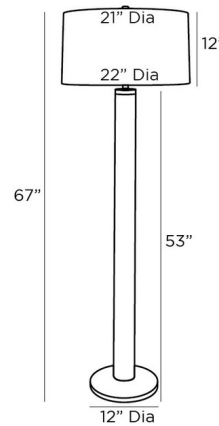

By Arteriors Home

Description

The Russel Floor Lamp adds a masculine simplicity to your interior space. The suede wrapped body is accented on an iron base and topped with a drum shaped microfiber shade. Three-way switch is located on the lamp socket.

Specifications

COLOR Off White
BODY FINISH Bone
WATTAGE 150W
DIMMER Included
DIMENSIONS 22"W x 67"H
BULB NOT INCLUDED 1 x A21 3-Way/Medium (E26)/150W/120V Incandescent
OTHER BULB OPTIONS 1 x A21 3-Way/Medium (E26)/120V LED

Technical Information

PRODUCT DIMENSIONS Cord: 144"

Shown in bone / off white

CLICK TO VIEW PRODUCT

Notes: