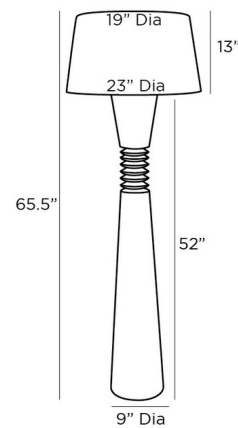

By Arteriors Home

Description

The Sedona Floor Lamp adds a bold minimalism to your interior space. The oak body is cinched and carved to create contrast. Topped with a tapered linen shade. Three-way switch is located on the lamp socket.

Specifications

COLOR Off White
BODY FINISH Oak
WATTAGE 150W
DIMMER Included
DIMENSIONS 23"W x 65.5"H
BULB NOT INCLUDED 1 x A21 3-Way/Medium (E26)/150W/120V Incandescent
OTHER BULB OPTIONS 1 x A21 3-Way/Medium (E26)/120V LED

Technical Information

PRODUCT DIMENSIONS Cord: 144"

Shown in oak / off white

CLICK TO VIEW PRODUCT

Notes: