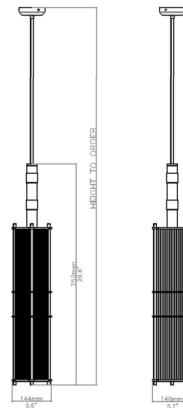

Lightology

lightology.com
866-954-4489
04-25-26

Project: _____
Company: _____
Location: _____ Fixture Type: _____
SPEC #: **BFR1167580**
Approved On: _____ Approved By: _____

Arbor Pendant By Bert Frank

Description

Inspired by the grandeur of Art Deco design, the Arbor Pendant features an eye-catching linear form that will add a sophisticated accent to any space. Vertical acrylic rods run along the sides of the pendant to obscure the light source and create a warm, intimate glow. Whether installed on its own or in a group over a table or counter, Arbor will make an eye-catching statement. Note: Drop length must be specified upon order, up to 60in. Note: UL certification is available upon request for an additional charge. Please contact our sales team for assistance.

Shown in brushed brass / black

Specifications

COLOR Black
BODY FINISH Brushed Brass
WATTAGE 4W
DIMMER Standard 120V
DIMENSIONS 6.7"W x 29.55"H x 6.7"D
BULB INCLUDED 1 x A19/Medium (E26)/4W/120V LED
COUNTRY OF ORIGIN United Kingdom

Technical Information

LAMP COLOR 2700K
LUMENS/WATT 105.00
LUMINOUS FLUX 420 lumens

CLICK TO VIEW PRODUCT

Notes: