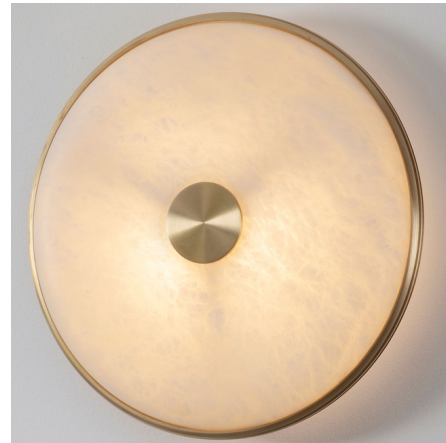

Lightology

lightology.com
866-954-4489
04-25-26

Project: _____
 Company: _____
 Location: _____ Fixture Type: _____
 SPEC #: **BFR1167582**
 Approved On: _____ Approved By: _____

Beran Wall Sconce By Bert Frank

Description

The Beran Wall Sconce features a natural alabaster diffuser supported by a sleek circular frame for a clean modern look. Light from the integrated LED shines through the translucent alabaster to produce a soft, warm glow. The alabaster adds a natural texture to the minimalist silhouette for a calming and welcoming expression. Dimmable with TRIAC dimmers. Note: Includes mounting plate to cover standard 4 inch US junction box. Note: UL certification is available upon request for an additional charge. Please contact our sales team for assistance.

Specifications

COLOR	Alabaster
BODY FINISH	Brass
WATTAGE	6W
DIMMER	Standard 120V
DIMENSIONS	10.24"W x 10.24"H x 2.36"D
INTEGRATED LED MODULE	1 x LED/6W/120V LED
COUNTRY OF ORIGIN	United Kingdom

Technical Information

PRODUCT DIMENSIONS	Wall Plate: 4.7" diameter
LAMP COLOR	2700K
LUMENS/WATT	116.67
LUMINOUS FLUX	700 lumens

Shown in brass / alabaster

CLICK TO VIEW PRODUCT

Notes: