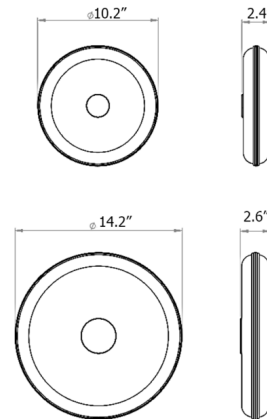

Specifications

COLOR	Alabaster
BODY FINISH	Brass
WATTAGE	6W
DIMMER	Standard 120V
DIMENSIONS	10.24"W x 10.24"H x 2.36"D
INTEGRATED LED MODULE	1 x LED/6W/120V LED
COUNTRY OF ORIGIN	United Kingdom

Technical Information

PRODUCT DIMENSIONS	Wall Plate: 4.7" diameter
LAMP COLOR	2700K
LUMENS/WATT	116.67
LUMINOUS FLUX	700 lumens

Shown in brass / alabaster

CLICK TO VIEW PRODUCT

Notes: