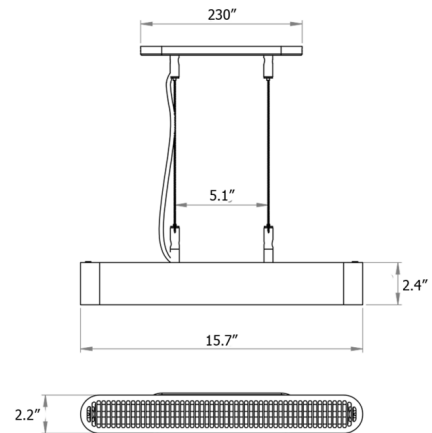

### Description

The Colt Single Linear Pendant features a sleek, sophisticated design that will complement both elegant modern and casual industrial spaces alike. The pendant houses an integrated LED light source that casts light both upward and downward through a slotted diffuser. Small in size for a linear pendant, Colt is perfectly suited for groupings of multiple pendants arranged at various heights and angles. Includes onboard LED driver. Note: Includes mounting plate to cover standard 4 inch junction box.

### Specifications

COLOR	N/A
BODY FINISH	Brushed Brass
WATTAGE	20W
DIMMER	Standard 120V
DIMENSIONS	15.75"L x 2.17"W x 2.36"H
INTEGRATED LED MODULE	1 x LED/20W/120V LED
COUNTRY OF ORIGIN	United Kingdom