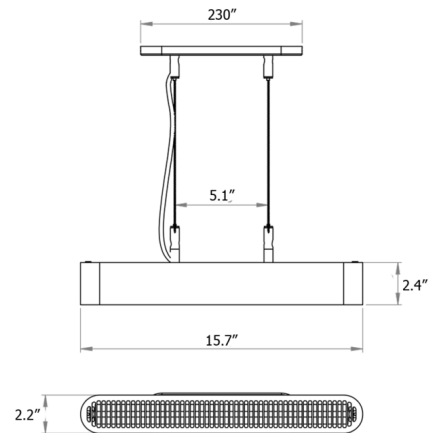

Shown in brass

CLICK TO VIEW PRODUCT

Notes: