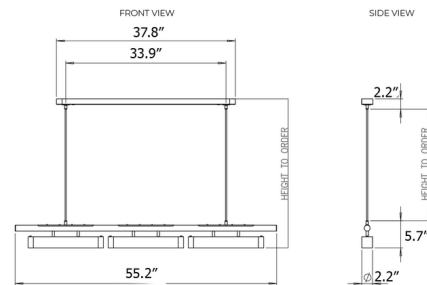

### Specifications

COLOR . . . . . Brushed Brass  
BODY FINISH . . . . . Textured Black  
WATTAGE . . . . . 60W  
DIMMER . . . . . Standard 120V  
DIMENSIONS . . . . . 55.12"L x 2.17"W x 4.72"H  
INTEGRATED LED MODULE . . . . . 3 x LED/20W/120V LED  
COUNTRY OF ORIGIN . . . . . United Kingdom

### Technical Information

PRODUCT DIMENSIONS . . . . . Canopy: 37.8"L x 2.2"W  
LAMP COLOR . . . . . 2700K  
LUMENS/WATT . . . . . 217.50  
LUMINOUS FLUX . . . . . 4350 lumens

CLICK TO VIEW PRODUCT

Notes: