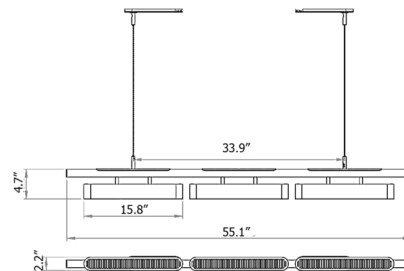

CLICK TO VIEW PRODUCT

Notes: