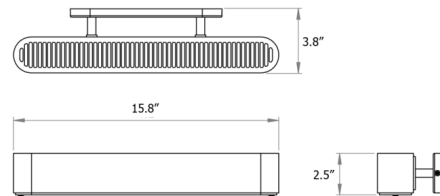

### Description

The Colt Horizontal Wall Sconce features a sleek, sophisticated design that will complement both elegant modern and casual industrial spaces alike. The sconce houses an integrated LED light source that casts light both upward and downward through a slotted diffuser. Integrated LED driver dimmable with TRIAC dimmers. Note: Includes mounting plate to cover standard 4 inch US junction box. Note: UL certification is available upon request for an additional charge. Please contact our sales team for assistance.

### Specifications

COLOR	N/A
BODY FINISH	Brushed Brass
WATTAGE	15.5W
DIMMER	Standard 120V
DIMENSIONS	16.15"W x 2.36"H x 3.94"D
INTEGRATED LED MODULE	1 x LED/15.5W/24V LED
COUNTRY OF ORIGIN	United Kingdom