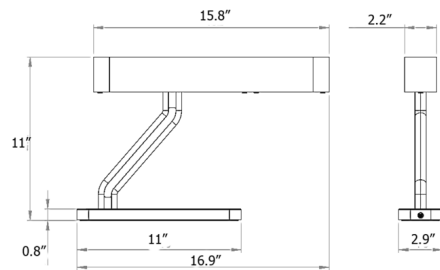

Technical Information

COLOR RENDERING	80 CRI
LAMP COLOR	2700K
LUMENS/WATT	72.50
LUMINOUS FLUX	1450 lumens

CLICK TO VIEW PRODUCT

Notes: