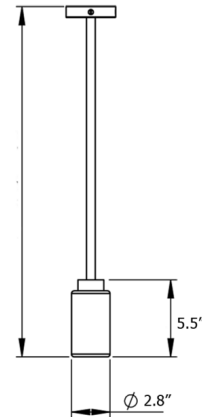

CLICK TO VIEW PRODUCT

Notes: