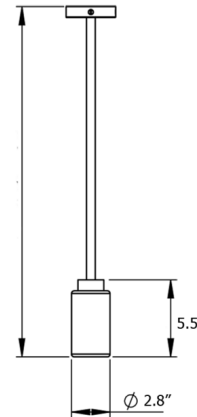

By Bert Frank

Description

The Farol Pendant features a versatile design and a small size that will effortlessly complement a wide variety of interiors. The cylindrical glass shade is supported by a metal downrod in bronze finish with brass accents for a sophisticated look.

Shown in brass / bronze / opal

Specifications

COLOR	Opal
BODY FINISH	Brass / Bronze
WATTAGE	3W
DIMMER	Standard 120V
DIMENSIONS	2.76"W x 5.52"H
BULB INCLUDED	1 x JCD/G9/3W/120V LED
COUNTRY OF ORIGIN	United Kingdom