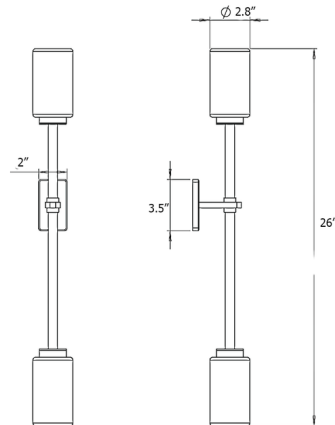

Description

The Farol Single Wall Sconce features a sleek, modern design that will create dramatic lighting in any space. The sconce is composed of a slim metal tube in bronze finish capped on either end by cylindrical glass shades. A brass canopy and accents add a sophisticated detail. Dimmable with TRIAC dimmers. Note: Includes mounting plate to cover standard 4 inch US junction box. Note: UL certification is available upon request for an additional charge. Please contact our sales team for assistance.

Shown in brass / bronze / smoke

Specifications

COLOR	Smoke
BODY FINISH	Brass / Bronze
WATTAGE	8W
DIMMER	Standard 120V
DIMENSIONS	2.76"W x 26"H x 3.94"D
BULB INCLUDED	2 x JCD/G9/4W/120V LED
COUNTRY OF ORIGIN	United Kingdom