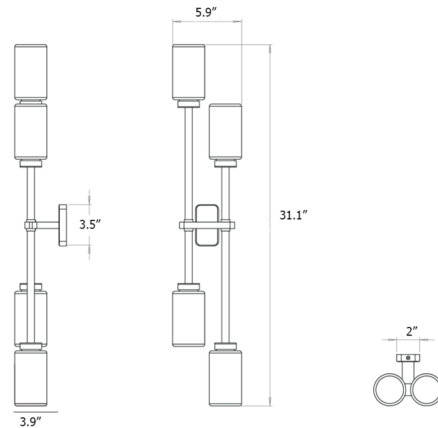

Shown in brass / bronze / opal

CLICK TO VIEW PRODUCT

Notes: