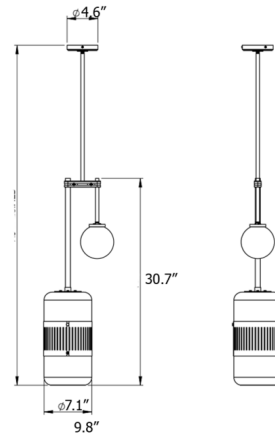

Lightology

lightology.com
866-954-4489
04-25-26

Project: _____
Company: _____
Location: _____ Fixture Type: _____
SPEC #: **BFR1167644**
Approved On: _____ Approved By: _____

Lizak Drop Pendant - Floor Model By Bert Frank

Description

The Lizak Drop Pendant features an asymmetrical, linear frame that will add a playful but stylish accent to a contemporary interior. An opal glass globe shade is supported by the shorter downrod, while the longer rod supports a tinted glass cylinder. Note: Requires one medium base Edison bulb for cylindrical glass shades (not included). One 3 watt E12 LED bulb is included for opal glass globe. Note: This is a discontinued model and limited to quantity on hand.

Shown in brass / smoke

Specifications

COLOR	Smoke
BODY FINISH	Brass
WATTAGE	23W
DIMMER	Standard 120V
DIMENSIONS	9.84"W x 30.73"H x 7.1"D
BULB NOT INCLUDED	1 x Edison ST-Shape/Medium (E26)/20W/120V LED
BULB NOT INCLUDED	1 x B10/Candelabra (E12)/3W/120V LED
COUNTRY OF ORIGIN	United Kingdom