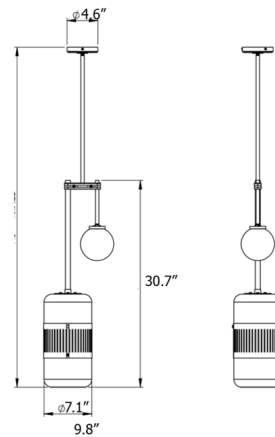

By Bert Frank

Description

The Lizak Drop Pendant features an asymmetrical, linear frame that will add a playful but stylish accent to a contemporary interior. An opal glass globe shade is supported by the shorter downrod, while the longer rod supports a tinted glass cylinder. Note: Requires one medium base Edison bulb for cylindrical glass shades (not included). One 3 watt E12 LED bulb is included for opal glass globe. Note: This is a discontinued model and limited to quantity on hand.

Shown in brass / smoke

Specifications

COLOR	Smoke
BODY FINISH	Brass
WATTAGE	23W
DIMMER	Standard 120V
DIMENSIONS	9.84"W x 30.73"H x 7.1"D
BULB NOT INCLUDED	1 x Edison ST-Shape/Medium (E26)/20W/120V LED
BULB NOT INCLUDED	1 x B10/Candelabra (E12)/3W/120V LED
COUNTRY OF ORIGIN	United Kingdom