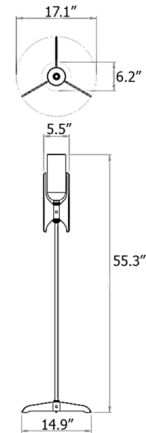

Lightology

lightology.com
866-954-4489
04-27-26

Project: _____
Company: _____
Location: _____ Fixture Type: _____
SPEC #: **BFR1167653**
Approved On: _____ Approved By: _____

Pennon Floor Lamp By Bert Frank

Description

The Pennon Floor Lamp is tall and slender with an elegant silhouette that will add a sophisticated touch to any interior. Pennon features a cup-shaped bone china shade surrounded by a trio of fins atop a sleek stem and three-footed base. The odd number of fins and feet is a nod to mid-century design, when many tables and lamps featured odd numbers of legs. On/off switch located on cord. Note: UL certification is available upon request for an additional charge. Please contact our sales team for assistance.

Shown in brass / opal

Specifications

COLOR	Opal
BODY FINISH	Brass
WATTAGE	4W
DIMMER	N/A
DIMENSIONS	14.9"W x 55.3"H x 14.9"D
BULB INCLUDED	1 x JCD/G9/4W/120V LED
COUNTRY OF ORIGIN	United Kingdom

Technical Information