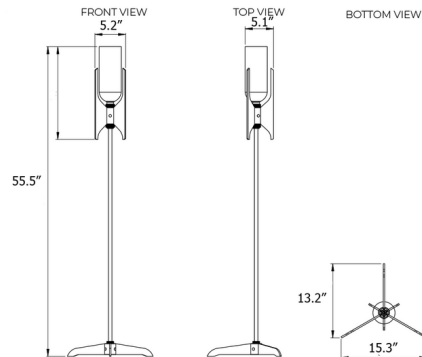

Description

The Pennon Floor Lamp is tall and slender with an elegant silhouette that will add a sophisticated touch to any interior. Pennon features a cup-shaped frosted glass shade surrounded by a trio of fins atop a sleek stem and three-footed base. The odd number of fins and feet is a nod to mid-century design, when many tables and lamps featured odd numbers of legs. On/off switch located on cord.

Shown in brass / opal

Specifications

COLOR Opal
BODY FINISH Brass
WATTAGE 3W
DIMMER N/A
DIMENSIONS 15.3"W x 55.5"H x 13.2"D
BULB INCLUDED 1 x B10/Candelabra (E12)/3W/120V LED
COUNTRY OF ORIGIN United Kingdom