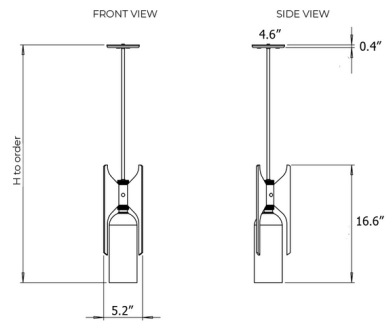

By Bert Frank

Description

The Pennon Pendant possesses an elegant silhouette that will add a sophisticated touch to any interior. Pennon features a cup-shaped frosted glass shade surrounded by a trio of fins atop. Light is directed downward from the pendant, as well as outwards to produce a warm glow through the translucent bone china. The odd number of fins is a nod to mid-century design, when many tables and lamps featured odd numbers of legs. Note: Bespoke length solid brass drop rod supplied. Drop length must be specified upon order. Included up to 60in.

Shown in bronze / opal

Specifications

COLOR	Opal
BODY FINISH	Bronze
WATTAGE	3W
DIMMER	Standard 120V
DIMENSIONS	5.2"W x 16.6"H x 5.2"D
BULB INCLUDED	1 x B10/Candelabra (E12)/3W/120V LED
COUNTRY OF ORIGIN	United Kingdom

Technical Information

PRODUCT DIMENSIONS	Canopy: 4.6" diameter
--------------------	-----------------------

CLICK TO VIEW PRODUCT

Notes: