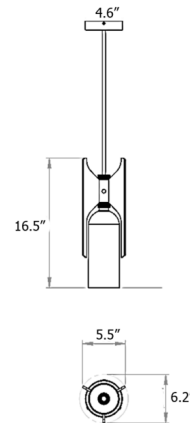

By Bert Frank

Description

The Pennon Pendant possesses an elegant silhouette that will add a sophisticated touch to any interior. Pennon features a cup-shaped bone china shade surrounded by a trio of fins atop. Light is directed downward from the pendant, as well as outwards to produce a warm glow through the translucent bone china. The odd number of fins is a nod to mid-century design, when many tables and lamps featured odd numbers of legs. Note: UL certification is available upon request for an additional charge. Please contact our sales team for assistance.

Shown in bronze / opal

Specifications

COLOR Opal
BODY FINISH Bronze
WATTAGE 4W
DIMMER Standard 120V
DIMENSIONS 6.2"W x 16.55"H x 6.2"D
BULB INCLUDED 1 x JCD/G9/4W/120V LED
COUNTRY OF ORIGIN United Kingdom