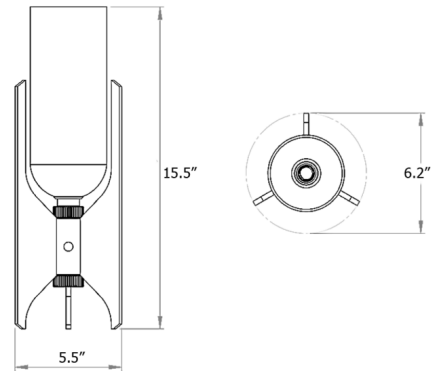

By Bert Frank

Description

The Pennon Table Lamp possesses an elegant silhouette that will add a sophisticated touch to any interior. Pennon features a cup-shaped bone china shade surrounded by a trio of fins that extend downward to serve as feet supporting the lamp. The odd number of fins is a nod to mid-century design, when many tables and lamps featured odd numbers of legs. On/off switch located on cord. Note: UL certification is available upon request for an additional charge. Please contact our sales team for assistance.

Shown in brass / opal

Specifications

COLOR	Opal
BODY FINISH	Brass
WATTAGE	4W
DIMMER	N/A
DIMENSIONS	5.52\"W x 15.5\"H
BULB INCLUDED	1 x JCD/G9/4W/120V LED
COUNTRY OF ORIGIN	United Kingdom

Technical Information