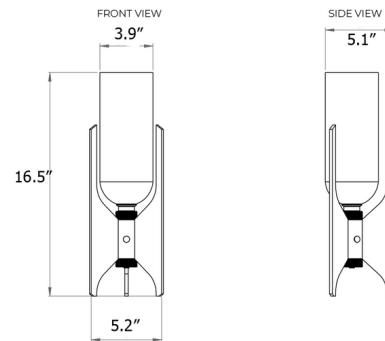

Description

The Pennon Table Lamp possesses an elegant silhouette that will add a sophisticated touch to any interior. Pennon features a cup-shaped frosted glass shade surrounded by a trio of fins that extend downward to serve as feet supporting the lamp. The odd number of fins is a nod to mid-century design, when many tables and lamps featured odd numbers of legs. On/off switch located on cord.

Shown in brass / opal

Specifications

COLOR	Opal
BODY FINISH	Brass
WATTAGE	3W
DIMMER	N/A
DIMENSIONS	5.2"W x 16.5"H x 5.1"D
BULB INCLUDED	1 x B10/Candelabra (E12)/3W/120V LED
COUNTRY OF ORIGIN	United Kingdom

Technical Information

PRODUCT DIMENSIONS Cord Length: 78.7"

CLICK TO VIEW PRODUCT

Notes: