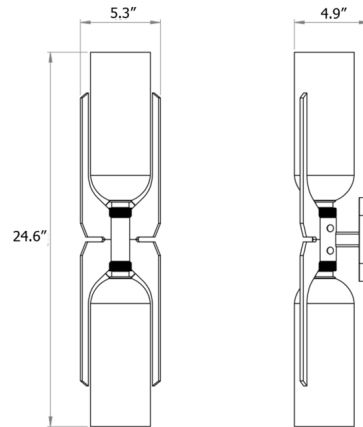

CLICK TO VIEW PRODUCT

Notes: