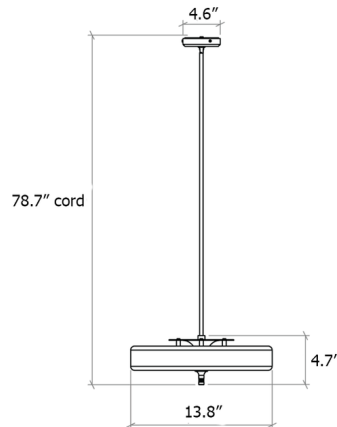

CLICK TO VIEW PRODUCT

Notes: