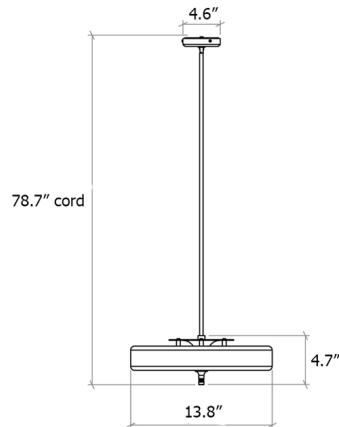

CLICK TO VIEW PRODUCT

Notes: