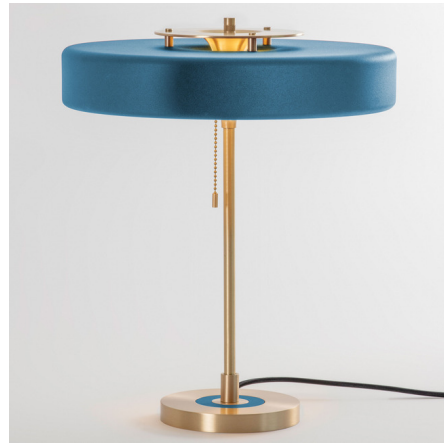

## Revolve Table Lamp

By Bert Frank

### Description

The Revolve Table Lamp is a versatile fixture with a sleek, modern aesthetic that will complement virtually any interior. The slim, spun metal lampshade is accented by a polycarbonate diffuser to reduce glare and a brass reflector which directs light upward. A slim brass stem and round base complete the look with contemporary elegance. On/off pull chain located under shade. Note: UL certification is available upon request for an additional charge. Please contact our sales team for assistance.

Shown in brushed brass / blue

### Specifications

COLOR	Blue
BODY FINISH	Brushed Brass
WATTAGE	12W
DIMMER	N/A
DIMENSIONS	13.5"W x 16.55"H
BULB INCLUDED	3 x JCD/G9/4W/120V LED
COUNTRY OF ORIGIN	United Kingdom