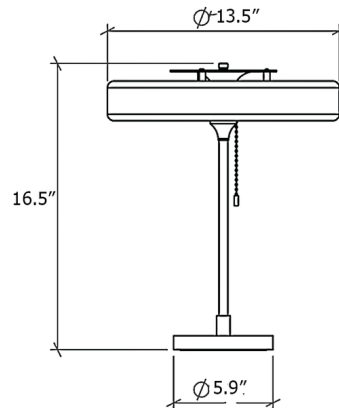

### Description

The Revolve Table Lamp is a versatile fixture with a sleek, modern aesthetic that will complement virtually any interior. The slim, spun metal lampshade is accented by a polycarbonate diffuser to reduce glare and a brass reflector which directs light upward. A slim brass stem and round base complete the look with contemporary elegance. On/off pull chain located under shade. Note: UL certification is available upon request for an additional charge. Please contact our sales team for assistance.

### Specifications

COLOR	Blue
BODY FINISH	Brushed Brass
WATTAGE	12W
DIMMER	N/A
DIMENSIONS	13.5"W x 16.55"H
BULB INCLUDED	3 x JCD/G9/4W/120V LED
COUNTRY OF ORIGIN	United Kingdom