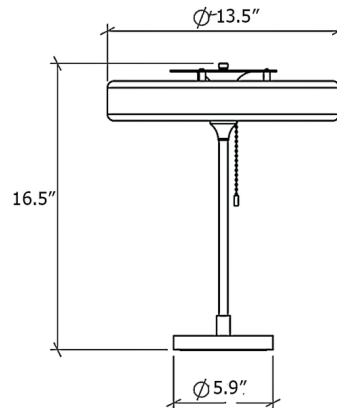

By Bert Frank

Description

The Revolve Table Lamp is a versatile fixture with a sleek, modern aesthetic that will complement virtually any interior. The slim, spun metal lampshade is accented by a polycarbonate diffuser to reduce glare and a brass reflector which directs light upward. A slim brass stem and round base complete the look with contemporary elegance. On/off pull chain located under shade.

Shown in antique brass / blue

Specifications

COLOR	Blue
BODY FINISH	Antique Brass
WATTAGE	12W
DIMMER	N/A
DIMENSIONS	13.7"W x 16.5"H
BULB INCLUDED	3 x B10/Candelabra (E12)/4W/120V LED
COUNTRY OF ORIGIN	United Kingdom