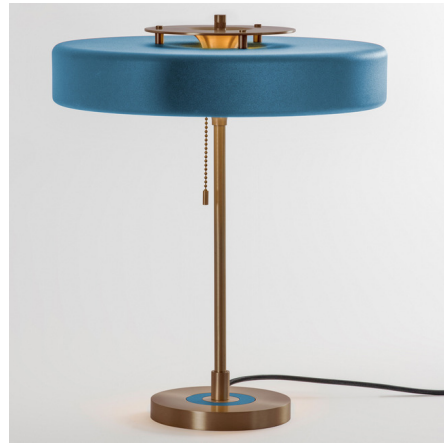

Lightology

lightology.com
866-954-4489
06-30-26

Project: _____

Company: _____

Location: _____ Fixture Type: _____

SPEC #: **BFR1167673**

Approved On: _____ Approved By: _____

Revolve Table Lamp

By Bert Frank

Description

The Revolve Table Lamp is a versatile fixture with a sleek, modern aesthetic that will complement virtually any interior. The slim, spun metal lampshade is accented by a polycarbonate diffuser to reduce glare and a brass reflector which directs light upward. A slim brass stem and round base complete the look with contemporary elegance. On/off pull chain located under shade.

Shown in antique brass / blue

Specifications

COLOR	Blue
BODY FINISH	Antique Brass
WATTAGE	12W
DIMMER	N/A
DIMENSIONS	13.7"W x 16.5"H
BULB INCLUDED	3 x B10/Candelabra (E12)/4W/120V LED
COUNTRY OF ORIGIN	United Kingdom