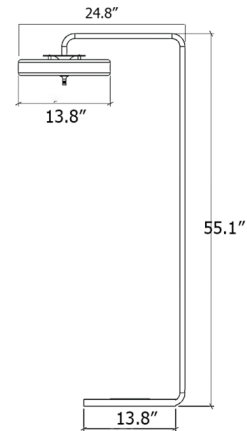

Lightology

lightology.com
866-954-4489
04-26-26

Project: _____

Company: _____

Location: _____ Fixture Type: _____

SPEC #: **BFR1167679**

Approved On: _____ Approved By: _____

Revolve Floor Lamp By Bert Frank

Description

The Revolve Floor Lamp is a versatile fixture with a sleek, modern aesthetic that will complement virtually any interior. The slim, spun metal lampshade is accented by a polycarbonate diffuser to reduce glare and a brass reflector which directs light upward. A slim, curved brass stem supports the lampshade and allows it to be tilted up and down to aim the light. On/off switch located on cord. Note: UL certification is available upon request for an additional charge. Please contact our sales team for assistance.

Shown in brass / white

Specifications

COLOR	White
BODY FINISH	Brass
WATTAGE	12W
DIMMER	N/A
DIMENSIONS	24.8"W x 55.16"H x 13.79"D
BULB INCLUDED	3 x JCD/G9/4W/120V LED
COUNTRY OF ORIGIN	United Kingdom

Technical Information