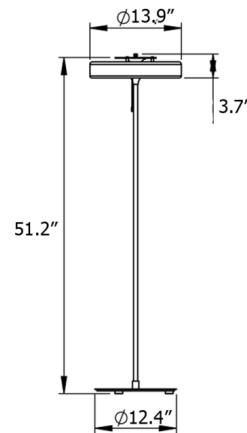

CLICK TO VIEW PRODUCT

Notes: