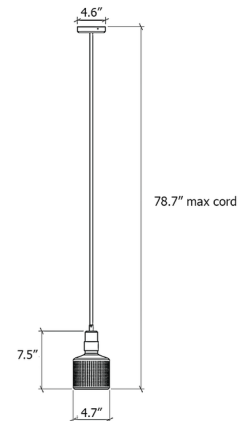

### Description

The Riddle Pendant pairs a perforated, machined brass shade with an interior fabric diffuser for a sleek, industrial aesthetic that provides warm, soft light. The lampshade is cylindrical at the bottom before steeply tapering to a narrow stem. Riddle's small size makes it particularly striking when installed in a row or cluster of multiple pendants over a counter or in an entryway. Includes canopy for standard US junction box. Note: UL certification is available upon request for an additional charge. Please contact our sales team for assistance.

### Specifications

COLOR	N/A
BODY FINISH	Brass
WATTAGE	4W
DIMMER	Standard 120V
DIMENSIONS	4.7\"W x 7.5\"H
BULB INCLUDED	1 x JCD/G9/4W/120V LED
COUNTRY OF ORIGIN	United Kingdom