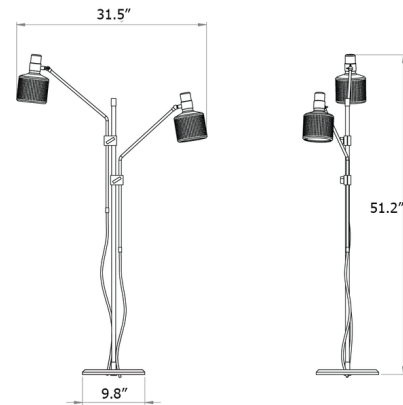

CLICK TO VIEW PRODUCT

Notes: