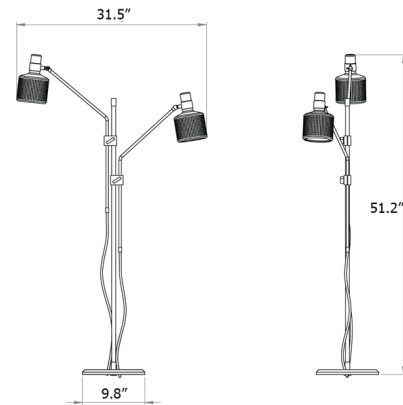

Lightology

lightology.com
866-954-4489
06-30-26

Project: _____

Company: _____

Location: _____ Fixture Type: _____

SPEC #: **BFR1167699**

Approved On: _____ Approved By: _____

Riddle Double Floor Lamp By Bert Frank

Description

The Riddle Double Floor Lamp features a pair of perforated, machined brass shades with interior fabric diffusers for a sleek, industrial aesthetic that provides warm, soft light. The lampshades are supported by angled arms with hinged joints that allow the lights to be tilted up and down. The arms can also be rotated by loosening the knobs on the lamp's stem. On/off switch located on cord.

Shown in brushed brass / black

Specifications

COLOR	Black
BODY FINISH	Brushed Brass
WATTAGE	8W
DIMMER	N/A
DIMENSIONS	31.5"W x 51.2"H x 9.8"D
BULB INCLUDED	2 x B10/Candelabra (E12)/4W/120V LED
COUNTRY OF ORIGIN	United Kingdom

Technical Information

PRODUCT DIMENSIONS	Cord Length: 78.7"
LAMP COLOR	2700K

CLICK TO VIEW PRODUCT

Notes: