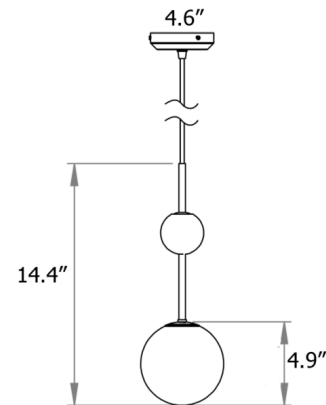

CLICK TO VIEW PRODUCT

Notes: