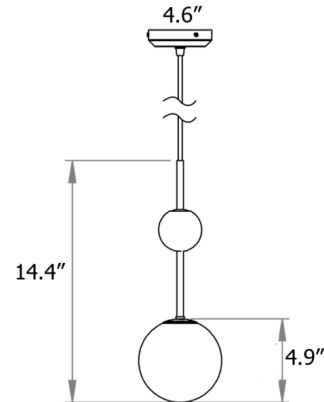

Description

The Rift Pendant offers a clean and crisp design that highlights the intriguing juxtaposition of brass's warm earthiness and the luminosity of opal glass. These contrasting materials are brought into balance with a simple silhouette consisting of two spheres. Whether installed on its own or in a grouping of multiple pendants, Rift will enhance any space with its sculptural elegance. Includes canopy to cover standard US junction box.

Shown in brushed brass / opal

Specifications

COLOR	Opal
BODY FINISH	Brushed Brass
WATTAGE	4W
DIMMER	Standard 120V
DIMENSIONS	4.9"W x 14.4"H
BULB INCLUDED	1 x B10/Candelabra (E12)/4W/120V LED
COUNTRY OF ORIGIN	United Kingdom