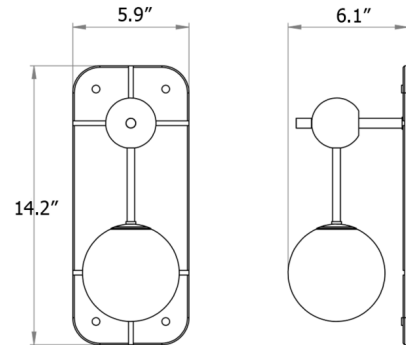

By Bert Frank

Description

The Rift Wall Sconce offers a clean and crisp design that highlights the intriguing juxtaposition of brass's warm earthiness and the luminosity of opal glass. These contrasting materials are brought into balance with a simple silhouette consisting of two spheres in front of a rectangular backplate. Cut-in geometric details on the backplate complete the look with a symmetrical, modern accent. IP44 rated for damp locations.

Shown in brushed brass / opal

Specifications

COLOR	Opal
BODY FINISH	Brushed Brass
WATTAGE	4W
DIMMER	Standard 120V
DIMENSIONS	5.9"W x 14.2"H x 6.1"D
BULB INCLUDED	1 x B10/Candelabra (E12)/4W/120V LED
COUNTRY OF ORIGIN	United Kingdom