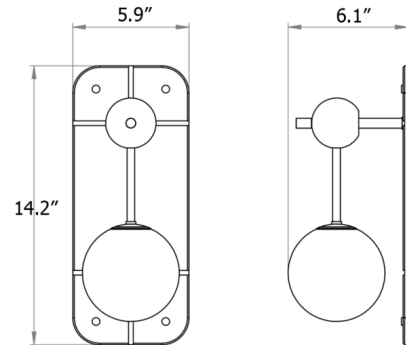

CLICK TO VIEW PRODUCT

Notes: