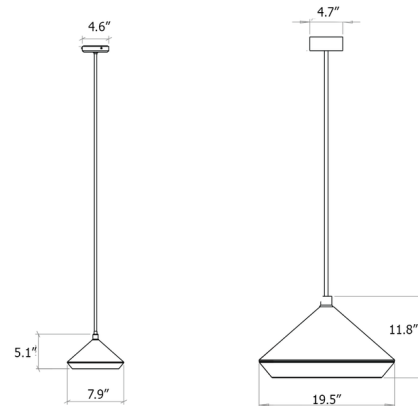

Shown in brass / black

CLICK TO VIEW PRODUCT

Notes: