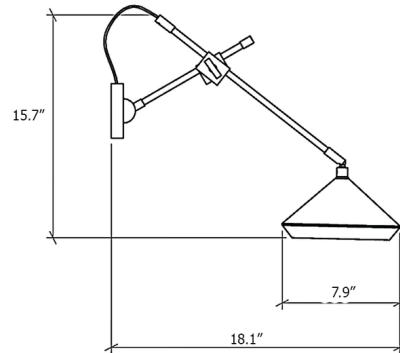

### Description

The Shear Wall Sconce is a versatile and functional fixture with a luxurious expression and timeless silhouette. The conical shade is crafted from spun aluminum and accented with a brass rim and interior to reflect light and create a warm glow. The shade can be tilted to aim the light beam, and it is supported by an adjustable arm that can be raised and lowered.

### Specifications

COLOR	White
BODY FINISH	Brushed Brass
WATTAGE	4W
DIMMER	Standard 120V
DIMENSIONS	7.9"W x 15.75"H x 18.1"D
BULB INCLUDED	1 x JCD/G9/4W/120V LED
COUNTRY OF ORIGIN	United Kingdom