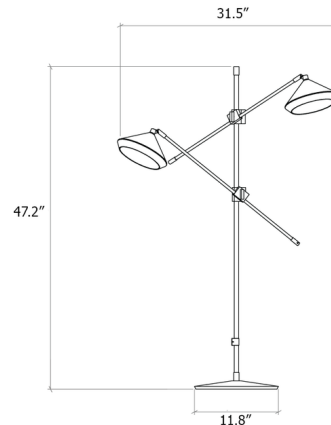

Lightology

lightology.com
866-954-4489
06-30-26

Project: _____

Company: _____

Location: _____ Fixture Type: _____

SPEC #: **BFR1167722**

Approved On: _____ Approved By: _____

Shear Floor Lamp

By Bert Frank

Description

The Shear Floor Lamp is a versatile and functional fixture with a luxurious expression and timeless silhouette. The conical shades are crafted from spun aluminum and accented with a brass rim and interior to reflect light and create a warm glow. The shades can be tilted to aim the light beam, and they are supported by adjustable arms that can be raised and lowered. On/off switch located on cord.

Shown in brushed brass / white

Specifications

COLOR White
BODY FINISH Brushed Brass
WATTAGE 8W
DIMMER N/A
DIMENSIONS 31.5"W x 47.2"H x 11.8"D
BULB INCLUDED 2 x B10/Candelabra (E12)/4W/120V LED
COUNTRY OF ORIGIN United Kingdom