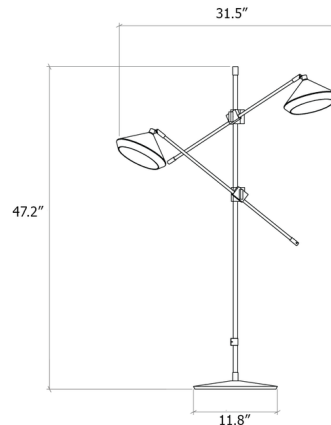

## Shear Floor Lamp

By Bert Frank

### Description

The Shear Floor Lamp is a versatile and functional fixture with a luxurious expression and timeless silhouette. The conical shades are crafted from spun aluminum and accented with a brass rim and interior to reflect light and create a warm glow. The shades can be tilted to aim the light beam, and they are supported by adjustable arms that can be raised and lowered. On/off switch located on cord. Note: UL certification is available upon request for an additional charge. Please contact our sales team for assistance.

### Specifications

COLOR	White
BODY FINISH	Brass
WATTAGE	8W
DIMMER	N/A
DIMENSIONS	31.5"W x 47.2"H x 11.8"D
BULB INCLUDED	2 x JCD/G9/4W/120V LED
COUNTRY OF ORIGIN	United Kingdom