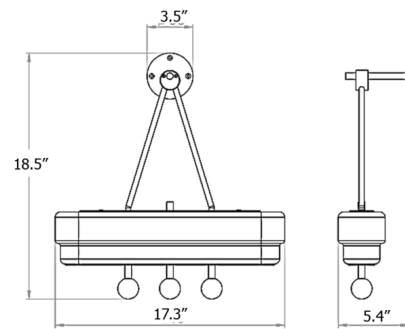

Description

The Spate Wall Sconce makes references to Art Deco design while exploring contrasting textures and forms. The acid etched glass shade features a stepped design and softly diffuses light from the integrated LED light source. A row of marble spheres attached to brass rods adorns the bottom of the sconce with a decorative accent. Spate's unique look is both opulent and inviting, making it a perfect statement piece. Dimmable with TRIAC dimmers. Note: Includes a 24V external power supply which requires installation in an accessible remote location. Note: UL certification is available upon request for an additional charge. Please contact our sales team for assistance.

Shown in white marble / opal

Specifications

COLOR	Opal
BODY FINISH	White Marble
WATTAGE	15W
DIMMER	Standard 120V
DIMENSIONS	17.34"W x 18.5"H x 5.52"D
INTEGRATED LED MODULE	1 x LED/15W/120V LED
COUNTRY OF ORIGIN	United Kingdom