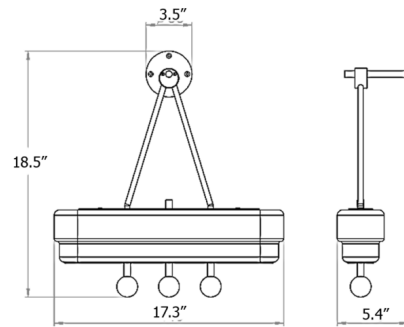

### Description

The Spate Wall Sconce makes references to Art Deco design while exploring contrasting textures and forms. The acid etched glass shade features a stepped design and softly diffuses light from the integrated LED light source. A row of marble spheres attached to brass rods adorns the bottom of the sconce with a decorative accent. Spate's unique look is both opulent and inviting, making it a perfect statement piece. Dimmable with TRIAC dimmers. Note: Includes a 24V external power supply which requires installation in an accessible remote location. Note: UL certification is available upon request for an additional charge. Please contact our sales team for assistance.

### Specifications

COLOR	Opal
BODY FINISH	White Marble
WATTAGE	15W
DIMMER	Standard 120V
DIMENSIONS	17.34"W x 18.5"H x 5.52"D
INTEGRATED LED MODULE	1 x LED/15W/120V LED
COUNTRY OF ORIGIN	United Kingdom