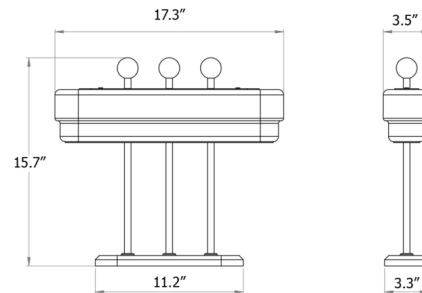

Shown in green marble / opal

Specifications

COLOR Opal
BODY FINISH Green Marble
WATTAGE 15.6W
DIMMER N/A
DIMENSIONS 17.3\"W x 15.7\"H x 3.5\"D
INTEGRATED LED MODULE 1 x LED/15.6W/120V LED
COUNTRY OF ORIGIN United Kingdom