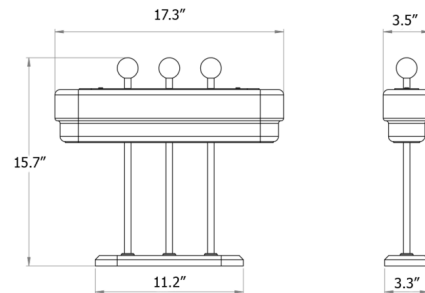

Shown in green marble / opal

Specifications

COLOR	Opal
BODY FINISH	Green Marble
WATTAGE	15W
DIMMER	N/A
DIMENSIONS	17.3"W x 15.7"H x 3.5"D
INTEGRATED LED MODULE	1 x LED/15W/120V LED
COUNTRY OF ORIGIN	United Kingdom