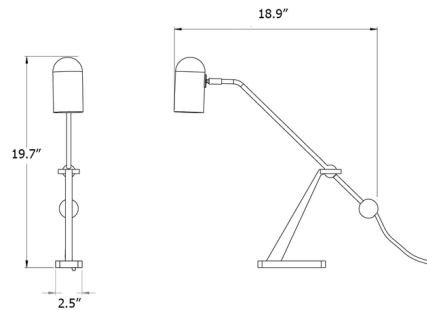

By Bert Frank

Description

The Stasis Table Lamp combines form and function with a sleek, eye-catching design. The angled, adjustable brass arm is capped by a dome shaped lampshade available in Copper or Bronze finish. The shade can also be tilted to further aim the light precisely where it is needed. On/off switch located on top of lampshade. Note: UL certification is available upon request for an additional charge. Please contact our sales team for assistance.

Shown in brushed brass / bronze

Specifications

COLOR	Bronze
BODY FINISH	Brushed Brass
WATTAGE	4W
DIMMER	N/A
DIMENSIONS	18.9"W x 19.7"H x 2.5"D
BULB INCLUDED	1 x B10/Candelabra (E12)/4W/120V LED
COUNTRY OF ORIGIN	United Kingdom