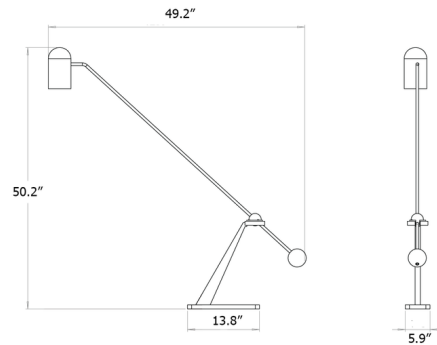

Description

The Stasis Floor Lamp combines form and function with a sleek, eye-catching design. The angled, adjustable brass arm is capped by a dome shaped metal lampshade. The shade can also be tilted to further aim the light precisely where it is needed. On/off switch located on top of lampshade. Note: UL certification is available upon request for an additional charge. Please contact our sales team for assistance.

Shown in brass / bronze

Specifications

COLOR	Bronze
BODY FINISH	Brass
WATTAGE	20W
DIMMER	N/A
DIMENSIONS	49.2"W x 50.2"H x 5.9"D
BULB NOT INCLUDED	1 x A19/Medium (E26)/20W/120V LED
COUNTRY OF ORIGIN	United Kingdom