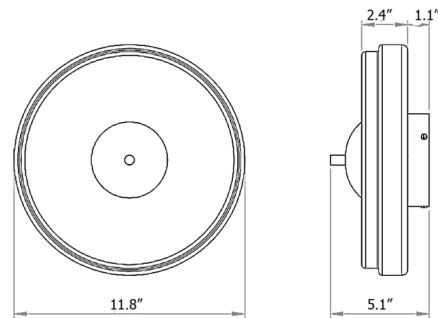

Shown in white marble / opal

Specifications

COLOR	Opal
BODY FINISH	White Marble
WATTAGE	8W
DIMMER	Standard 120V
DIMENSIONS	11.8\"W x 11.8\"H x 5.1\"D
BULB INCLUDED	2 x B10/Candelabra (E12)/4W/120V LED
COUNTRY OF ORIGIN	United Kingdom