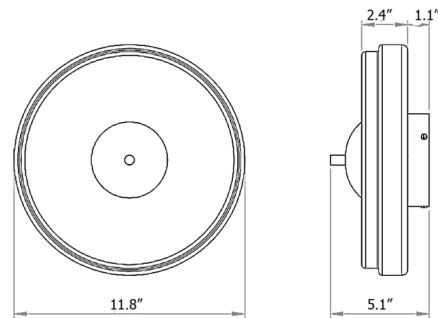

### Specifications

COLOR . . . . . Opal  
BODY FINISH . . . . . White Marble  
WATTAGE . . . . . 8W  
DIMMER . . . . . Standard 120V  
DIMENSIONS . . . . . 11.8"W x 11.8"H x 5.1"D  
BULB INCLUDED . . . . . 2 x JCD/G9/4W/120V LED  
COUNTRY OF ORIGIN . . . . . United Kingdom