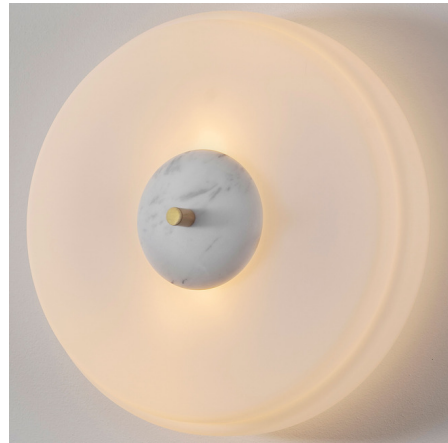

## Trave Wall Sconce

By Bert Frank

### Description

The Trave Wall Sconce will produce soft, ambient light with its two-tiered, opal glass diffuser. The center of the sconce is decorated with a marble dome to provide a rich, natural texture and a small brass finial adds just a touch of shine. Trave's glamorous aesthetic is inspired by the regal, geometric designs of the Art Deco period. Note: UL certification is available upon request for an additional charge. Please contact our sales team for assistance.

Shown in white marble / opal

### Specifications

COLOR . . . . . Opal  
BODY FINISH . . . . . White Marble  
WATTAGE . . . . . 8W  
DIMMER . . . . . Standard 120V  
DIMENSIONS . . . . . 11.8"W x 11.8"H x 5.1"D  
BULB INCLUDED . . . . . 2 x JCD/G9/4W/120V LED  
COUNTRY OF ORIGIN . . . . . United Kingdom