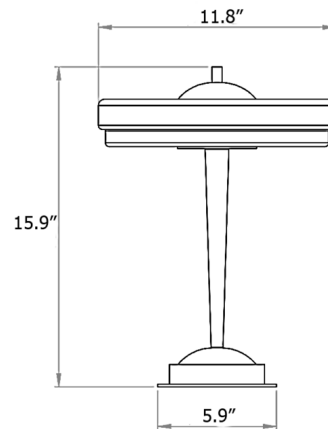

Description

The Trave Table Lamp will produce soft, ambient light with its two-tiered, opal glass diffuser. The top of the lamp is decorated with a marble dome to provide a rich, natural texture, and this shape is repeated in the domed base. The sleek brass stem is accented with ridged details for a textural accent. Trave's glamorous aesthetic is inspired by the regal, geometric designs of the Art Deco period. On/off switch located on cord. Note: UL certification is available upon request for an additional charge. Please contact our sales team for assistance.

Shown in green marble / opal

Specifications

COLOR	Opal
BODY FINISH	Green Marble
WATTAGE	8W
DIMMER	N/A
DIMENSIONS	11.8"W x 15.9"H
BULB INCLUDED	2 x JCD/G9/4W/120V LED
COUNTRY OF ORIGIN	United Kingdom

Technical Information