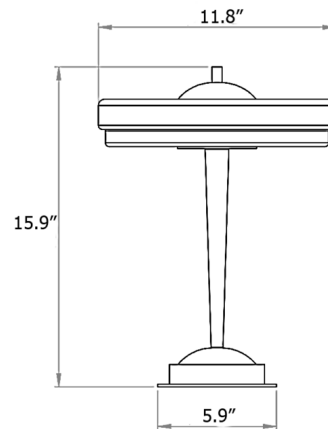

Description

The Trave Table Lamp will produce soft, ambient light with its two-tiered, opal glass diffuser. The top of the lamp is decorated with a marble dome to provide a rich, natural texture, and this shape is repeated in the domed base. The sleek brass stem is accented with ridged details for a textural accent. Trave's glamorous aesthetic is inspired by the regal, geometric designs of the Art Deco period. On/off switch located on cord.

Shown in green marble / opal

Specifications

COLOR	Opal
BODY FINISH	Green Marble
WATTAGE	8W
DIMMER	N/A
DIMENSIONS	11.8"W x 15.9"H
BULB INCLUDED	2 x B10/Candelabra (E12)/4W/120V LED
COUNTRY OF ORIGIN	United Kingdom