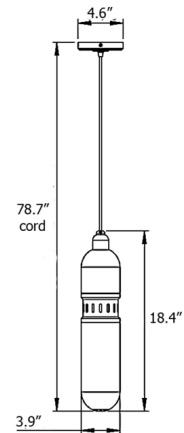

Lightology

lightology.com
866-954-4489
04-26-26

Project: _____

Company: _____

Location: _____ Fixture Type: _____

SPEC #: **BFR1167760**

Approved On: _____ Approved By: _____

Occulo Pendant By Bert Frank

Description

The Occulo Pendant features a capsule-shaped, opal glass diffuser suspended by a black fabric cord. The center of the diffuser is encircled by a metal ring, which adds a decorative accent with a touch of industrial styling. Includes canopy to cover standard US junction box. Note: UL certification is available upon request for an additional charge. Please contact our sales team for assistance.

Shown in dark bronze / opal

Specifications

COLOR	Opal
BODY FINISH	Dark Bronze
WATTAGE	6W
DIMMER	Not Dimmable
DIMENSIONS	3.93"W x 18.4"H
BULB INCLUDED	1 x T30/Medium (E26)/6W/120V LED
COUNTRY OF ORIGIN	United Kingdom