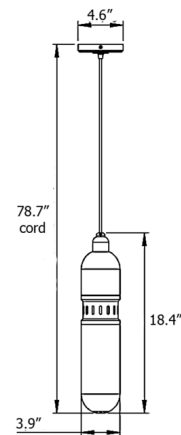

Lightology

lightology.com
866-954-4489
06-30-26

Project: _____
Company: _____
Location: _____ Fixture Type: _____
SPEC #: **BFR1167760**
Approved On: _____ Approved By: _____

Occulo Pendant By Bert Frank

Description

The Occulo Pendant features a capsule-shaped, opal glass diffuser suspended by a black fabric cord. The center of the diffuser is encircled by a metal ring, which adds a decorative accent with a touch of industrial styling. Includes canopy to cover standard US junction box.

Shown in dark bronze / opal

Specifications

COLOR	Opal
BODY FINISH	Dark Bronze
WATTAGE	4W
DIMMER	Standard 120V
DIMENSIONS	4"W x 18.4"H
BULB INCLUDED	1 x T30/Medium (E26)/4W/120V LED
COUNTRY OF ORIGIN	United Kingdom