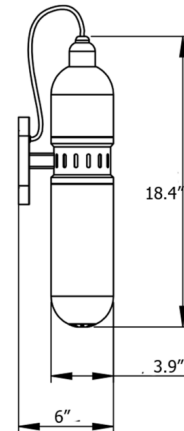

### Specifications

COLOR	Opal
BODY FINISH	Brushed Brass
WATTAGE	4W
DIMMER	Standard 120V
DIMENSIONS	4"W x 18.38"H x 5.98"D
BULB INCLUDED	1 x T30/Medium (E26)/4W/120V LED
COUNTRY OF ORIGIN	United Kingdom