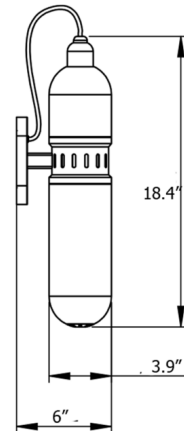

By Bert Frank

Description

The Occulo Wall Sconce features a capsule-shaped, opal glass diffuser encircled by a metal ring. A swooping cord joins the backplate and diffuser and provides a hint of industrial style. Includes mounting plate to cover standard 4 inch junction box. Note: UL certification is available upon request for an additional charge. Please contact our sales team for assistance.

Shown in brass / opal

Specifications

COLOR	Opal
BODY FINISH	Brass
WATTAGE	6W
DIMMER	Standard 120V
DIMENSIONS	3.93"W x 18.38"H x 5.98"D
BULB INCLUDED	1 x T30/Medium (E26)/6W/120V LED
COUNTRY OF ORIGIN	United Kingdom