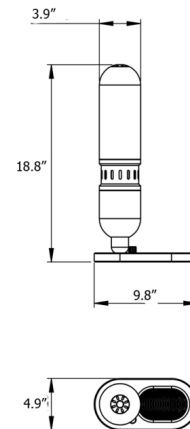

Description

The Occulo Table Lamp features a capsule-shaped, opal glass diffuser supported by a round metal base. Occulo's sleek, symmetrical silhouette and slim profile make it a perfect fit on a bedside table or console. On/off switch located on cord. Note: UL certification is available upon request for an additional charge. Please contact our sales team for assistance.

Shown in satin nickel / opal

Specifications

COLOR	Opal
BODY FINISH	Satin Nickel
WATTAGE	4W
DIMMER	N/A
DIMENSIONS	5.86"W x 18.54"H
BULB INCLUDED	1 x T30/Medium (E26)/4W/120V LED
COUNTRY OF ORIGIN	United Kingdom