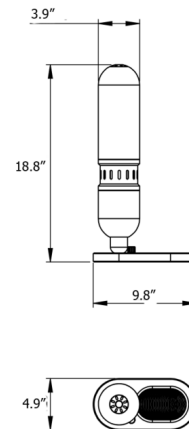

By Bert Frank

Description

The Occulo Table Lamp features a capsule-shaped, opal glass diffuser supported by a round metal base. Occulo's sleek, symmetrical silhouette and slim profile make it a perfect fit on a bedside table or console. On/off switch located on cord. Note: UL certification is available upon request for an additional charge. Please contact our sales team for assistance.

Shown in satin nickel / opal

Specifications

COLOR	Opal
BODY FINISH	Satin Nickel
WATTAGE	6W
DIMMER	N/A
DIMENSIONS	5.86"W x 18.54"H
BULB INCLUDED	1 x T30/Medium (E26)/6W/120V LED
COUNTRY OF ORIGIN	United Kingdom