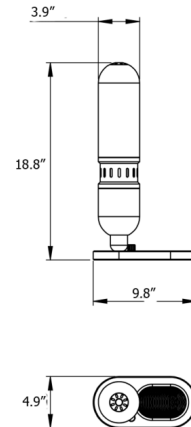

By Bert Frank

Description

The Occulo Side Table Lamp features a capsule-shaped, opal glass diffuser supported by an oval base. The base is accented with a ridged indentation that provides a touch of texture and can double as a shallow catch-all tray. On/off switch located on base. Note: UL certification is available upon request for an additional charge. Please contact our sales team for assistance.

Shown in brass / opal

Specifications

COLOR	Opal
BODY FINISH	Brass
WATTAGE	6W
DIMMER	N/A
DIMENSIONS	9.8"W x 18.81"H x 4.92"D
BULB INCLUDED	1 x T30/Medium (E26)/6W/120V LED
COUNTRY OF ORIGIN	United Kingdom