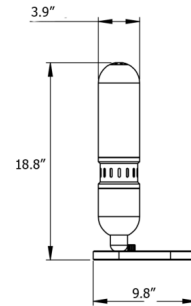

By Bert Frank

Description

The Occulo Side Table Lamp features a capsule-shaped, opal glass diffuser supported by an oval base. The base is accented with a ridged indentation that provides a touch of texture and can double as a shallow catch-all tray. On/off switch located on base.

Shown in brass / opal

Specifications

COLOR	Opal
BODY FINISH	Brass
WATTAGE	4W
DIMMER	N/A
DIMENSIONS	9.8"W x 18.81"H x 4.92"D
BULB INCLUDED	1 x T30/Medium (E26)/4W/120V LED
COUNTRY OF ORIGIN	United Kingdom