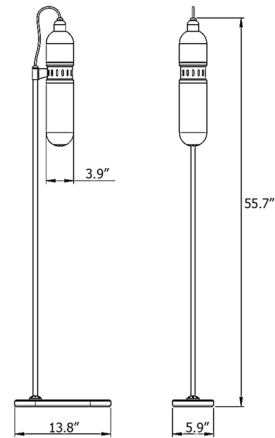

Lightology

lightology.com
866-954-4489
07-02-26

Project: _____
Company: _____
Location: _____ Fixture Type: _____
SPEC #: **BFR1167771**
Approved On: _____ Approved By: _____

Occulo Floor Lamp By Bert Frank

Description

The Occulo Floor Lamp features a capsule-shaped, opal glass diffuser supported by a sleek brass stem. A swooping cord joins the stem and diffuser and provides a hint of industrial style. Occulo's slim profile allows it to fit even in tight spaces, making it a perfect complement to a statement chair. On/off footswitch located on cord. Note: UL certification is available upon request for an additional charge. Please contact our sales team for assistance.

Shown in brushed brass / opal

Specifications

COLOR	Opal
BODY FINISH	Brushed Brass
WATTAGE	4W
DIMMER	N/A
DIMENSIONS	13.8"W x 55.7"H x 5.9"D
BULB INCLUDED	1 x T30/Medium (E26)/4W/120V LED
COUNTRY OF ORIGIN	United Kingdom