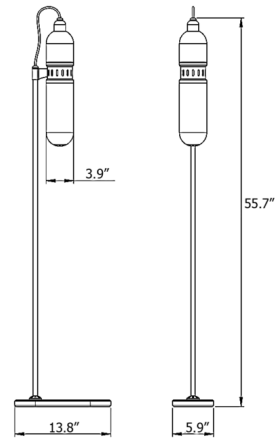

### Description

The Occulo Floor Lamp features a capsule-shaped, opal glass diffuser supported by a sleek brass stem. A swooping cord joins the stem and diffuser and provides a hint of industrial style. Occulo's slim profile allows it to fit even in tight spaces, making it a perfect complement to a statement chair. On/off footswitch located on cord. Note: UL certification is available upon request for an additional charge. Please contact our sales team for assistance.

### Specifications

COLOR	Opal
BODY FINISH	Brass
WATTAGE	6W
DIMMER	N/A
DIMENSIONS	13.8"W x 55.7"H x 5.9"D
BULB INCLUDED	1 x T30/Medium (E26)/6W/120V LED
COUNTRY OF ORIGIN	United Kingdom