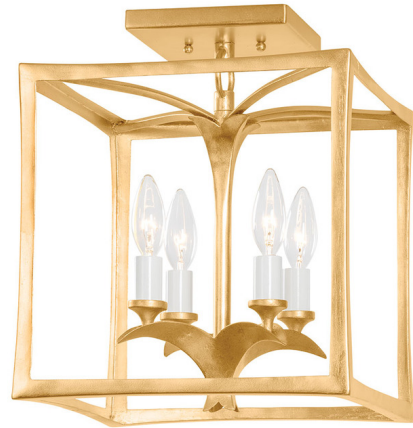

Lightology

lightology.com
866-954-4489
05-22-26

Project: _____

Company: _____

Location: _____ Fixture Type: _____

SPEC #: **CRB1167853**

Approved On: _____ Approved By: _____

Bergamo Ceiling Light

By Corbett Lighting

Description

Inspired by vintage Hollywood theaters, the Bergamo Ceiling Light takes center stage in any room. The floral inspired Gold Leaf candle holders and the soft shaping of the Vintage Gold Leaf cage add an intriguing organic element and a touch of glam to any interior.

Shown in vintage gold leaf

Specifications

COLOR	N/A
BODY FINISH	Vintage Gold Leaf
WATTAGE	240W
DIMMER	Standard 120V
DIMENSIONS	12"W x 14.5"H
BULB NOT INCLUDED	4 x B10/Candelabra (E12)/60W/120V Incandescent
OTHER BULB OPTIONS	4 x B10/Candelabra (E12)/120V LED
COUNTRY OF ORIGIN	Philippines